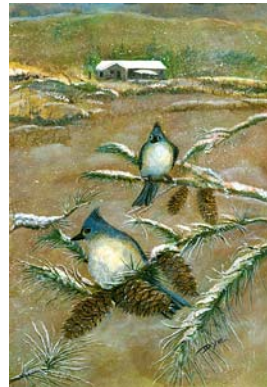

“Titmouse Snow Scene”
7 1/2” x 11 1/2” giclee on watercolor paper $30
12” x 16” double mat $35
Original Available