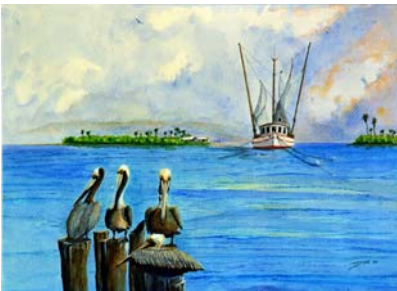

“Diver’s Delight”  
13” x 19” giclée \$70.  
With double mat 18” x 24” \$80.  
200 S/N  
Original Available

“Cape FL Lighthouse  
Circa 1950”  
With double mat 20” x 24” \$68.  
50 S/N  
Original Available

# John Dye Watercolors

“King Fisher Too”  
With double mat 20” x 24” \$68.  
S/N  
Original Sold

“Beached”  
With double mat 20” x 24” \$68.  
100 S/N  
Original Sold

“Sand Hill Cranes”  
With double mat 20” x 24” \$68.  
50 S/N

“Cape Hatteras, circa 1990”  
With double mat 20” x 24” \$68.  
50 S/N  
Original Available

“Pintails and Mallard Decoy”  
With double mat 20” x 24” \$68.  
50 S/N  
Original Sold

“Early Morning Mallards”  
With double mat 20” x 24” \$68.  
50 S/N  
Original Available