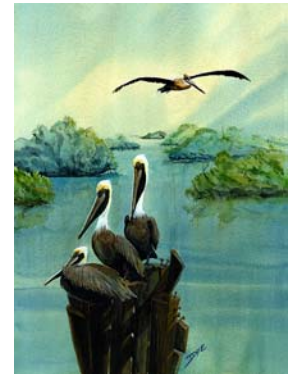

“Pelican Cove”
11 1/2” x 15 1/2” giclee on watercolor paper $45
With 16” x 20” double mat $55
S/N