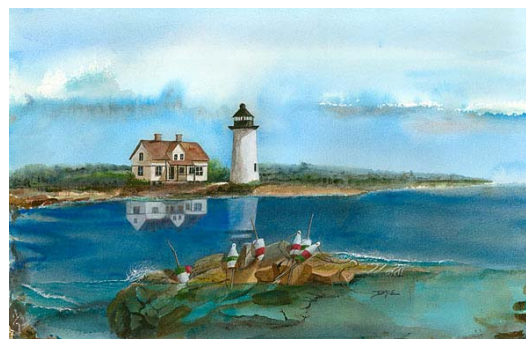

**“Hummingbird and Hibiscus”**  
 7 1/2” x 10 1/2” giclee on watercolor paper \$30  
 With 12” x 16” double mat \$35  
 S/N  
 Original Available

**“Pelican Cove”**  
 11 1/2” x 15 1/2” giclee on watercolor paper \$45  
 With 16” x 20” double mat \$55  
 S/N

**“Milk Bucket and Outhouse”**  
 12” x 18” giclee on watercolor paper \$58  
 With 18”x 24” double mat \$68  
 S/N

**“Titmouse Snow Scene”**  
 7 1/2” x 11 1/2” giclee on watercolor paper \$30  
 12” x 16” double mat \$35  
 Original Available

**“Sandpipers”**  
 11” x 21” giclee on watercolor paper \$58  
 13” x 19” giclee on watercolor paper \$58  
 With 18”x 24” double mat \$68  
 S/N  
 Original Available

**“Sandhill Cranes”**  
 13 1/2” x 19 1/2” giclee on watercolor paper \$70  
 With 20”x 24” double mat S/N \$80  
 11 1/2” x 15 1/2” giclee on watercolor paper \$45  
 With 16” x 20” double mat \$55  
 Original Available