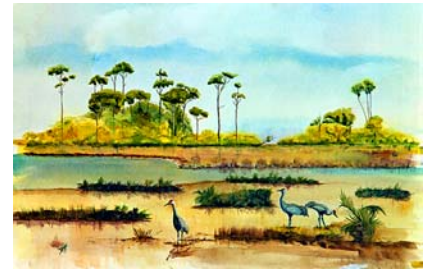

“Scrub Jay”  
8” x 12” giclée \$35.  
With double mat 14” x 18” \$40.  
200 S/N  
Original Sold

“Outer Banks”  
12” x 18” giclée \$58.  
With double mat 18” x 24” \$68.  
200 S/N  
Original Sold

“Baby Loggerhead”  
6 1/2” x 9 1/2” giclée \$25.  
With double mat 11” x 14” \$30.  
200 S/N  
Original Sold

“Diver’s Delight”  
13” x 19” giclée \$70.  
With double mat 18” x 24” \$80.  
200 S/N  
Original Available

“Cape FL Lighthouse  
Circa 1950”  
With double mat 20” x 24” \$68.  
50 S/N  
Original Available

# John Dye Watercolors

“King Fisher Too”  
With double mat 20” x 24” \$68.  
S/N  
Original Sold

“Beached”  
With double mat 20” x 24” \$68.  
100 S/N  
Original Sold

“Sand Hill Cranes”  
With double mat 20” x 24” \$68.  
50 S/N